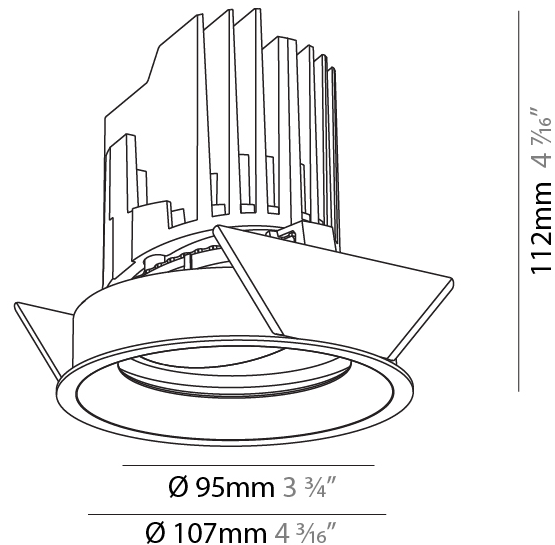

#### PHYSICAL

Shape: Round  
 Diameter (mm): 107  
 Diameter (in): 4 3/16  
 Height (mm): 112  
 Height (in): 4 7/16  
 Ceiling Thickness (mm): 10 / 12.5 / 15  
 Ceiling Thickness (in): 3/8 or 1/2 or 9/16  
 Min. Recessing Depth (mm): 130  
 Min. Recessing Depth (in): 5 1/8  
 Light Distribution: Adjustable / Downlight  
 Weight (kg): 0.47  
 Weight (lbs): 1.04  
 Fixture Finish: SSR / BKV / CWI / CRY / HAB / LAG / UFT / ITA / RUA / RUR / MIC / FTG / MYG / TWT / LOD / PUS / FRO / FUP / KIA / POP / BLS / SPG / MEY / GOH / GUM / CHC / COM / ABZ / JAG / OBR / MOS / ROR  
 Fixture Material: Aluminum Die Cast  
 Cut-out Measurements: 98mm / 3 7/8"

#### OPTICAL

Reflector°: 10  
 Optic°: Lens Pack - No Lens  
 Adjustability: Rotational 355°; Tilt 30°

#### RATINGS AND CERTIFICATIONS

Certified By: Certified for North American Standards  
 IP rating: IP20

					
98mm 3 7/8"	130mm 5 1/8"	107   15mm 3 3/8"   9/16"	30°	355°	↑

A